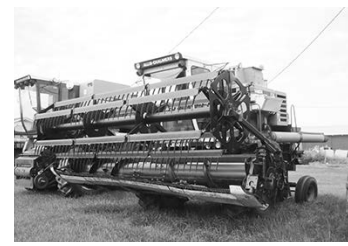

Gleaner L3, 4x4, big eng., green stripe, \$18,800.

Gleaner M3, Green Stripe, \$17,500.

Gleaner R62, Cum., field ready, \$34,000.

NH T2310, 4x4, ldr., shuttle, 40 hp, \$14,900.

NH 1925, 4x4, hydro, 33 hp, \$11,500.

Cub Cadet, 1200 hrs., 4x4, hydro, \$9,500.

Kioti 2554, 4WD, \$5,500.

Ford 4000, PS, call for more info, \$2,500.

AC G, \$2,900.

AC D-17, ldr., \$8,500.

'17 LS XR4140, 4x4, heat, A/C, 100 hrs., \$25,500.

AC 8030, 20 spd., cold A/C, straight, \$17,900.

Large selection of new LS tractors & attachments, 22 to 101 hp in stock. Call us for you next tractor purchase.

AC 175, dsl., ldr., \$9,500.

Leyland 272H, runs good, 75 hp, \$4,900.

AC D10, clean, very straight, \$5,500.

IH 464, 800 original hrs., ind. ldr., bucket & forks, gas, \$8,000.

AC 620 ldr., \$3,200.

New Sioux 2000-bu. hopper bins in stock.

New Allis Chalmers & Gleaner Parts On Hand!

Sumerix Implement Inc.

1338 M-65 South • Lachine, Michigan 49753
Bert Sumerix • Ivan Sumerix